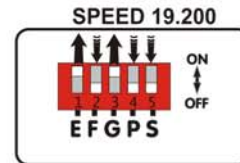

RS-485-
RS-485+

RS-485-
RS-485+

RS-485-
RS-485+

RS-485-
RS-485+

RS-232
Rx Tx