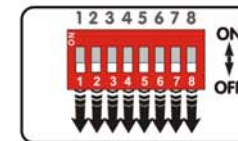

RS-485-
RS-485+

RS-485-
RS-485+

RS-485-
RS-485+

RS-485-
RS-485+

RS-232
Rx Tx