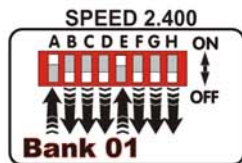

RS-485-
RS-485+

RS-485-
RS-485+

RS-485-
RS-485+

RS-485-
RS-485+

RS-232
Rx Tx