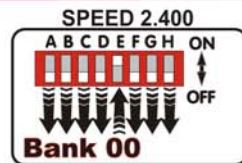

RS-485-
RS-485+

RS-485-
RS-485+

RS-485-
RS-485+

RS-485-
RS-485+

RS-232
Rx Tx