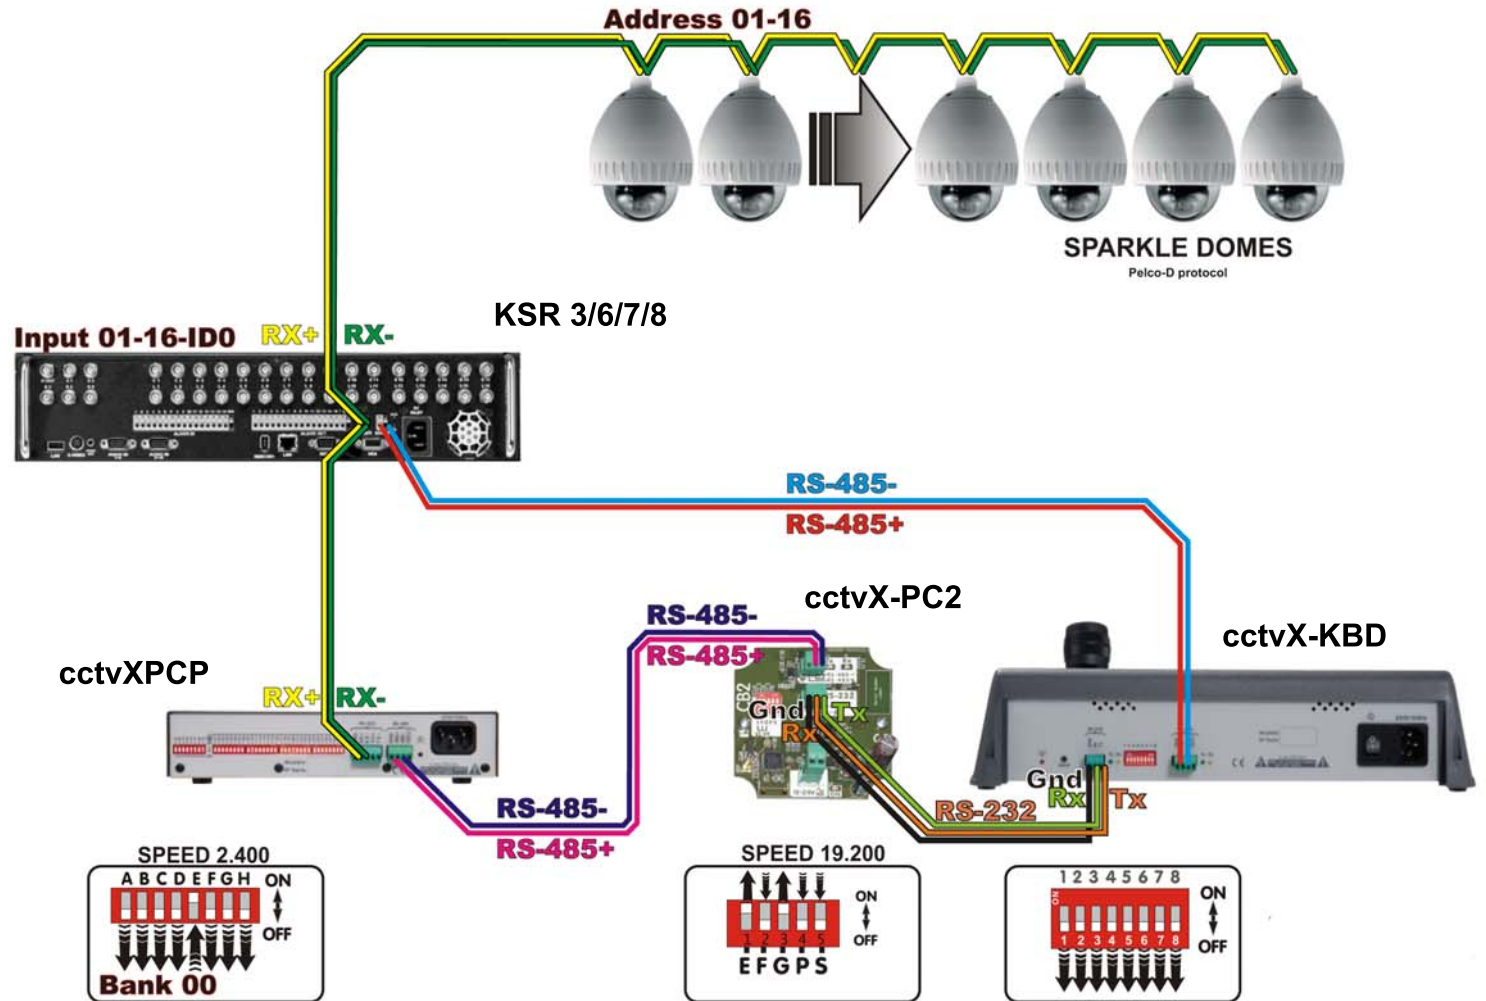

# Schematic Diagrams for Recommended Systems

# 16 Inputs

# 48 Inputs

Address 33-48

SPARKLE DOMES  
Pelco-D protocol

Address 01-32

SPARKLE DOMES  
Pelco-D protocol

KSR 3/6/7/8

RS-485-  
RS-485+

RS-485-  
RS-485+