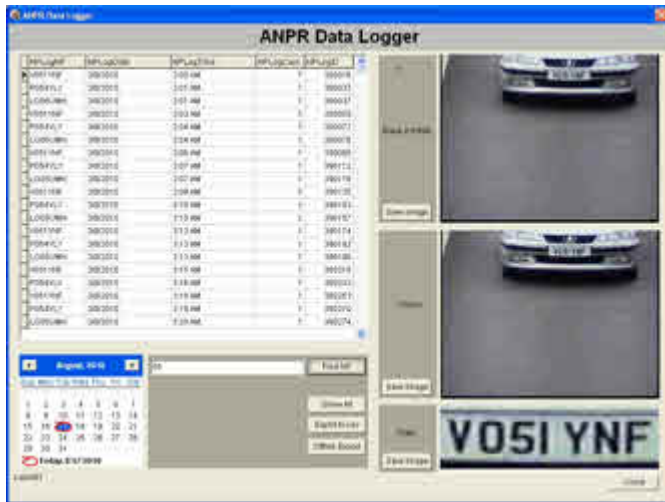

The number plates it recognises can be stored along with a picture of the plate (and an overhead camera in the database). This data recorded on the internal Hard Disk Drive can be used to find number plates, flag up 'Hot Plates'. It is very simple to export the data in a simple *.csv data format for use outside of the system.

The system provides a very high reading accuracy whether you are on a roadside location or managing a car park, it also can be used for number plate recognition barrier opening offered as an optional extra.

Full installer / Distributor customisation are also available.

Data Sheet - cctvXANPRL1te System

1 - 2 Channel ANPR (Auto Number Plate Recognition System)

Search and Data log Functions

Camera Setup Screen

System Options -

- ANPR1L1te - Single channel ANPR System
- ANPR2L1te - Dual channel ANPR System
- ANPR1L1teTR - Single channel ANPR System with barrier & alarm output trigger
- ANPR2L1teTR - Dual channel ANPR System with barrier & alarm output trigger