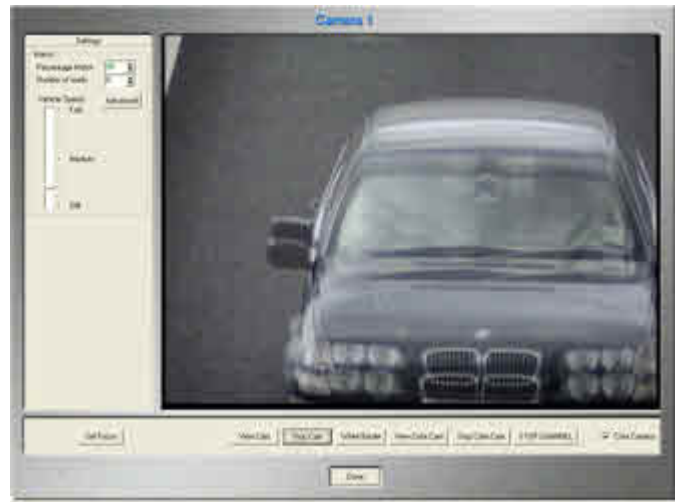

The number plates it recognises can be stored along with a picture of the plate (and an overhead camera in the database). This data recorded on the internal Hard Disk Drive can be used to find number plates, flag up 'Hot Plates'. It is very simple to export the data in a simple *.csv data format for use outside of the system.

The system provides a very high reading accuracy whether you are on a roadside location or managing a car park, it also can be used for number plate recognition barrier opening offered as an optional extra.

The whole system is then further enhanced by the use of remote monitoring software, meaning pictures can be viewed and the system programmed in remote locations using a web browser, as well as site adjustments and software upgrades.

Full installer / Distributor customisation are also available.

Data Sheet - cctvXANPRL1te System

1 - 2 Channel ANPR (Auto Number Plate Recognition System)

Search and Data log Functions

Camera Setup Screen