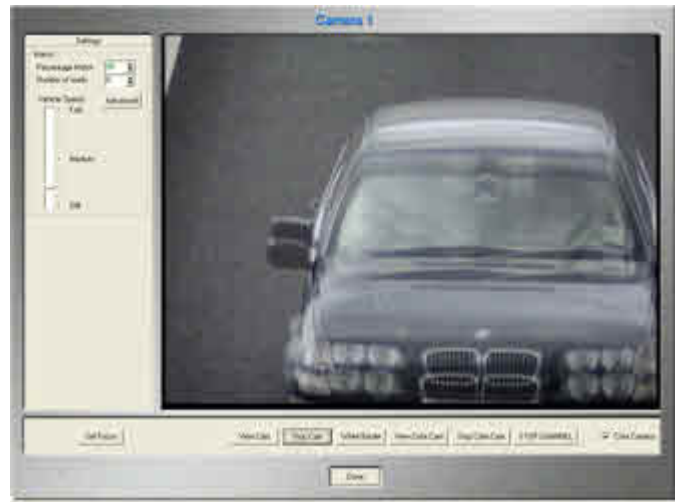

The data it recognises can be stored along with pictures of the plate and an overhead camera in the database. This data recorded on the internal Hard Disk Drive can be used to find number plates, flag up 'Hot Plates' as well as flag up frequent visit violations either on a single unit or across a client server structure. Equally it is very simple to export the data in a simple *.csv data format.

The system provides a very high reading accuracy whether you are on a roadside location or managing a car park, it also can be used for number plate recognition barrier opening, or an optional LED dot matrix display board Package (extra).

The whole system is then further enhanced by the use of remote monitoring software, that means pictures can be viewed and the system programmed in remote locations using a web browser, as well as site adjustments and software upgrades from a remote location.

Data Sheet - cctvXANPR System

1 - 4 Channel ANPR (Auto Number Plate Recognition System with database & alarms)

Search and Data log Functions

Camera Setup Screen

System Options -

- ANPR1 - Single channel ANPR System with Overview Camera (Trigger Board Option Available)
- ANPR2 - Dual channel ANPR System with Overview Camera (Trigger Board Option Available)
- ANPR3 - Triple channel ANPR System with Overview Camera (Trigger Board Option Available)
- ANPR4 - Quad channel ANPR System with Overview Camera (Trigger Board Option Available)