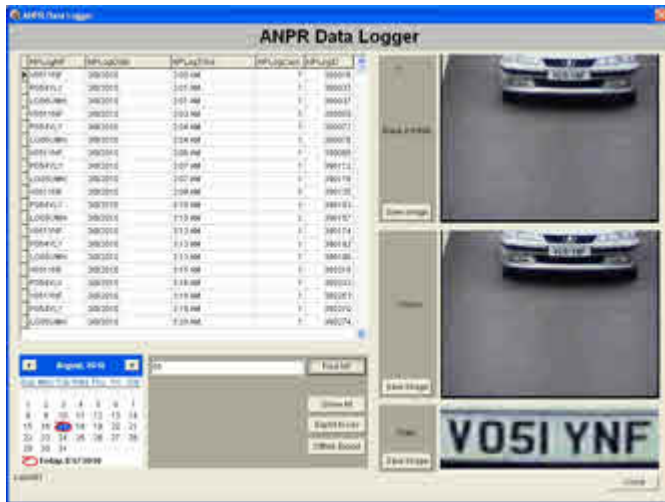

The data it recognises can be stored along with pictures of the plate and an overhead camera in the database. This data recorded on the internal Hard Disk Drive can be used to find number plates, flag up 'Hot Plates' as well as flag up frequent visit violations either on a single unit or across a client server structure. Equally it is very simple to export the data in a simple *.csv data format.

The system provides a very high reading accuracy whether you are on a roadside location or managing a car park, it also can be used for number plate recognition barrier opening, or an optional LED dot matrix display board Package (extra).

Full installer / Distributor customisation available on the front end screen, please contact us for more details.

Applications

- Roadside enforcement
- Car Park control and management schemes
- Hotels, leisure complexes and golf clubs
- Industrial estates
- Town centre parking schemes
- Repossession management schemes
- Frequency violations to refuse sites

Data Sheet - cctvXANPR System

1 - 4 Channel ANPR (Auto Number Plate Recognition System with database & alarms)

Search and Data log Functions

Camera Setup Screen

System Options -

- ANPR1 - Single channel ANPR System with Overview Camera (Trigger Board Option Available)
- ANPR2 - Dual channel ANPR System with Overview Camera (Trigger Board Option Available)
- ANPR3 - Triple channel ANPR System with Overview Camera (Trigger Board Option Available)
- ANPR4 - Quad channel ANPR System with Overview Camera (Trigger Board Option Available)